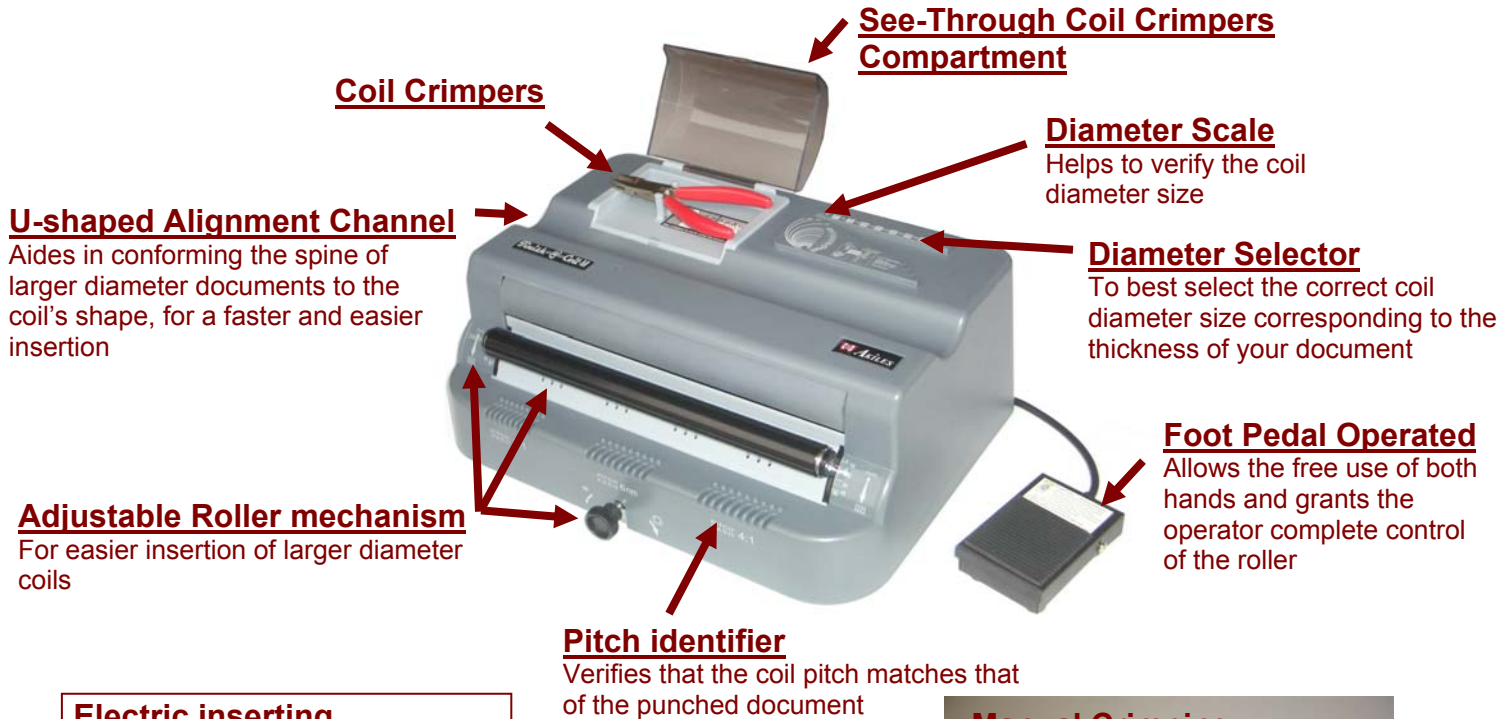

# Finish-@-Coil M

**ELECTRIC COIL INSERTER & MANUAL CRIMPERS**  
WITH ADJUSTABLE ROLLER

With its **adjustable full-size rollers**, this heavy-duty electric coil inserter makes coil inserting surprisingly fast and easy, **even on the extra-large diameter sizes**.

The Akiles **Finish-@-Coil M** is ideal for operators that demand versatility & productivity... And a must for all binding centers with large workloads.

FEATURES	
MODEL	<b>Finish-@-Coil M</b>
INSERTING	Electric
CRIMPING	Manual
MOTOR	Heavy-Duty
INSERTING ROLLER	Full size 11-3/8" EPDM roller
BINDING CAPACITY	Up to 50mm (1-7/8")
ADJUSTABLE ROLLER	YES
MACHINE DIMENSIONS	14.5" L x 10.5" W x 5.75" H
CARTON DIMENSIONS	17" L x 14" W x 10" H
WEIGHT & VOLUME	15.6 Lbs & 1.37 Cbft
WARRANTY	One year