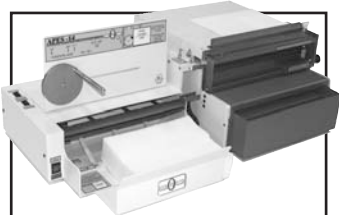

1
YEAR
warranty

NEW!

HC 8318

18" SEMI AUTOMATIC WIRE INSERTER/CLOSER

FEATURES *(See Specifications on Back)*

- Inserts & Closes in 1 Easy Step
Eliminates Manual Insertion
of Wire into Document
- *Closes 3-1
Double-Loop Binding Wire
* HC 8318 Closes 3-1Pitch 1/4" to 9/16"
(6.3mm to 14.3mm)
- Binds documents up to
18" Binding Edge
- Binds Split Wire with
Calendar Hanger
- Lightweight and Portable
- Easy Operation
- All Metal Construction
- 1 Year Limited Warranty

THE ULTIMATE IN:
*Quality Paper Punching and Book Binding
Equipment at Affordable Prices*

www.RHIN-O-TUFF.com

HC 8318

MACHINE SPECIFICATIONS

ELECTRICAL REQUIREMENTS			WEIGHT		DIMENSIONS			CLOSING CAPACITY
VOLTS AC	AMPS	Hz	MACHINE	SHIPPING	HEIGHT	WIDTH	DEPTH	1/4" to 9/16" (6.3mm to 14.3mm) WIRE
NA NA	NA NA	NA NA	44 lbs. 20 Kg	52 lbs. 24.2 Kg	12" 305 mm	26" 680 mm	18" 452 mm	

APES 14 AUTOMATIC PAPER EJECTOR & STACKER

HD 7700-H HORIZONTAL PUNCH

HD 6500 14" HEAVY DUTY OPEN END PUNCH

HD 7500 24" PUNCH with the large document support table

KK 4171 Shown mounted on an HD 4170 machine