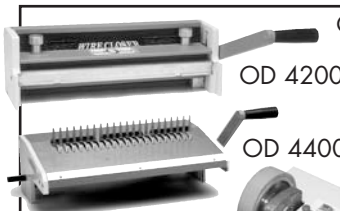

THE ULTIMATE IN:
*Quality Paper Punching and Book Binding
Equipment at Affordable Prices*

www.RHIN-O-TUFF.com

HC 8318

MACHINE SPECIFICATIONS

ELECTRICAL REQUIREMENTS			WEIGHT		DIMENSIONS			CLOSING CAPACITY
VOLTS AC	AMPS	Hz	MACHINE	SHIPPING	HEIGHT	WIDTH	DEPTH	1/4" to 9/16" (6.3mm to 14.3mm) WIRE
NA NA	NA NA	NA NA	44 lbs. 20 Kg	52 lbs. 24.2 Kg	12" 305 mm	26" 680 mm	18" 452 mm	

OD 4000 11" OPEN END ELECTRIC PUNCH shown with coil inserter and wire closer modules

PC 2000 MANUAL PUNCH AND COIL INSERTER

The HD 8370 Shown with the HD 7700 14" OPEN END PUNCH

HD 4170 RHIN-O-ROLL HEAVY DUTY COIL INSERTER

HD 7000 14" HEAVY DUTY DELUXE OPEN END PUNCH

HC 8024 24" WIRE CLOSER

THE HD 4270

HC 8318 18" WIRE INSERTER CLOSER

OD 4012 11" ELECTRIC PUNCH

PAL-14 MODULAR PIKS-A-LIFT

THE HD 4470 COMB OPENER MODULE

OD 4800 11" OPEN END MANUAL PUNCH

OD 3500 COMBO BINDING STATION shown with comb opener and coil inserter modules attached.

OD 4200

OD 4400

OD 4300

COMBO BINDING MODULES

HC 8200/8300 14" SEMI-AUTOMATIC WIRE INSERTER/CLOSER

HC 8000 14" WIRE CLOSER