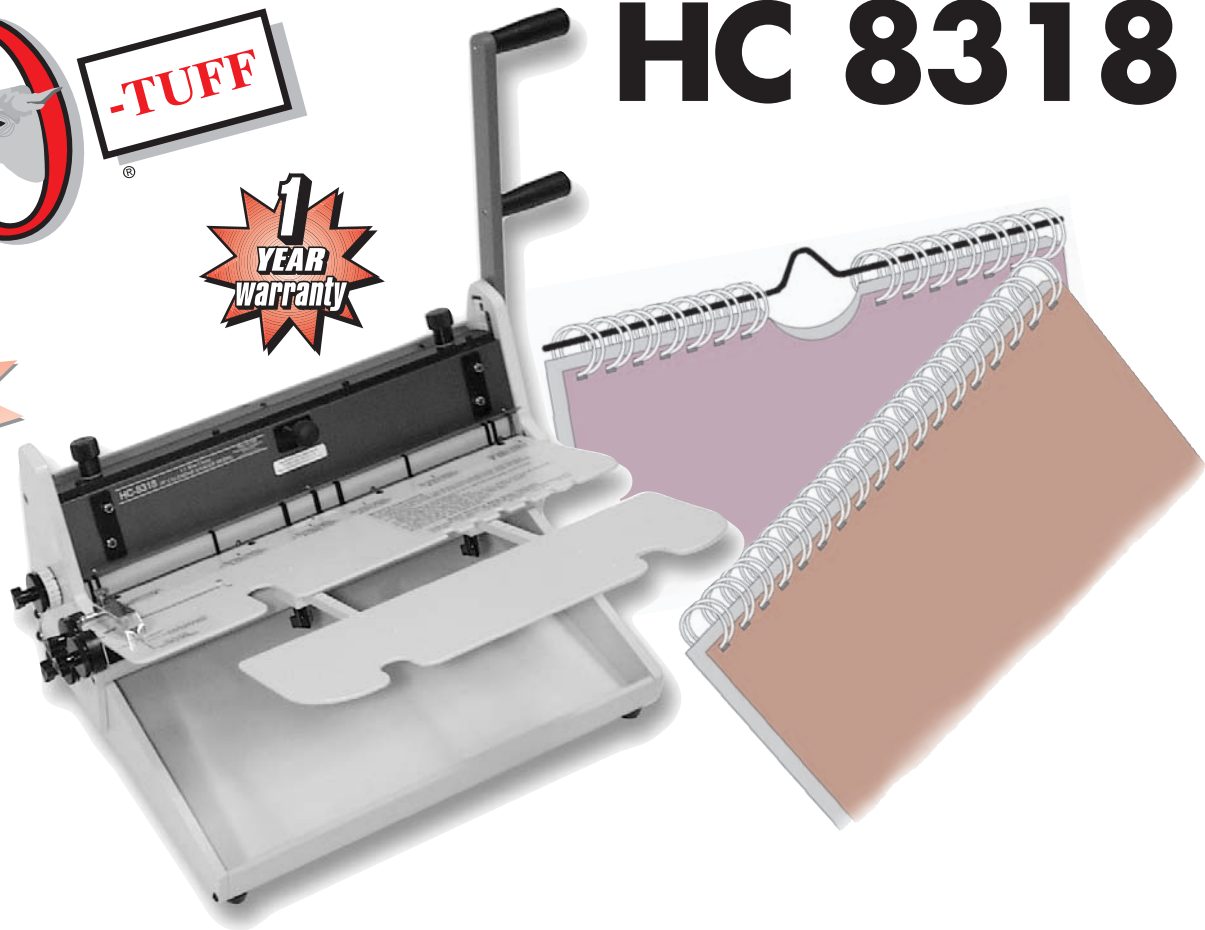

1
YEAR
warranty

NEW!

HC 8318

18" SEMI AUTOMATIC WIRE INSERTER/CLOSER

FEATURES *(See Specifications on Back)*

- Inserts & Closes in 1 Easy Step
Eliminates Manual Insertion
of Wire into Document
- *Closes 3-1
Double-Loop Binding Wire
* HC 8318 Closes 3-1Pitch 1/4" to 9/16"
(6.3mm to 14.3mm)
- Binds documents up to
18" Binding Edge
- Binds Split Wire with
Calendar Hanger
- Lightweight and Portable
- Easy Operation
- All Metal Construction
- 1 Year Limited Warranty

THE ULTIMATE IN:
*Quality Paper Punching and Book Binding
Equipment at Affordable Prices*

www.RHIN-O-TUFF.com

HC 8318

MACHINE SPECIFICATIONS

ELECTRICAL REQUIREMENTS			WEIGHT		DIMENSIONS			CLOSING CAPACITY
VOLTS AC	AMPS	Hz	MACHINE	SHIPPING	HEIGHT	WIDTH	DEPTH	1/4" to 9/16" (6.3mm to 14.3mm) WIRE
NA NA	NA NA	NA NA	44 lbs. 20 Kg	52 lbs. 24.2 Kg	12" 305 mm	26" 680 mm	18" 452 mm	

APES 14 AUTOMATIC PAPER EJECTOR & STACKER

HD 7700-H HORIZONTAL PUNCH

HD 6500 14" HEAVY DUTY OPEN END PUNCH

HD 7500 24" PUNCH with the large document support table

KK 4171 Shown mounted on an HD 4170 machine