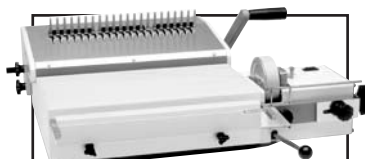

OD 4000 11" OPEN END ELECTRIC PUNCH shown with coil inserter and wire closer modules

PC 2000 MANUAL PUNCH AND COIL INSERTER

The HD 8370 Shown with the HD 7700 14" OPEN END PUNCH

HD 4170 RHIN-O-ROLL HEAVY DUTY COIL INSERTER

HD 7000 14" HEAVY DUTY DELUXE OPEN END PUNCH

HC 8024 24" WIRE CLOSER

THE HD 4270

HC 8318 18" WIRE INSERTER CLOSER

OD 4012 11" ELECTRIC PUNCH

PAL-14 MODULAR PIKS-A-LIFT

THE HD 4470 COMB OPENER MODULE

OD 4800 11" OPEN END MANUAL PUNCH

OD 3500 COMBO BINDING STATION shown with comb opener and coil inserter modules attached.

OD 4200

OD 4400

OD 4300

COMBO BINDING MODULES

HC 8200/8300 14" SEMI-AUTOMATIC WIRE INSERTER/CLOSER

HC 8000 14" WIRE CLOSER