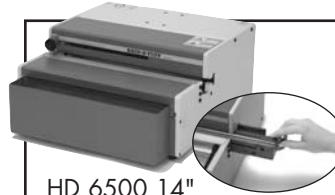

1
YEAR
warranty

NEW!

HC 8318

18" SEMI AUTOMATIC WIRE INSERTER/CLOSER

FEATURES *(See Specifications on Back)*

- Inserts & Closes in 1 Easy Step
Eliminates Manual Insertion
of Wire into Document
- *Closes 3-1
Double-Loop Binding Wire
* HC 8318 Closes 3-1Pitch 1/4" to 9/16"
(6.3mm to 14.3mm)
- Binds documents up to
18" Binding Edge
- Binds Split Wire with
Calendar Hanger
- Lightweight and Portable
- Easy Operation
- All Metal Construction
- 1 Year Limited Warranty

THE ULTIMATE IN:
*Quality Paper Punching and Book Binding
Equipment at Affordable Prices*

www.RHIN-O-TUFF.com

HC 8318

MACHINE SPECIFICATIONS

ELECTRICAL REQUIREMENTS			WEIGHT		DIMENSIONS			CLOSING CAPACITY
VOLTS AC	AMPS	Hz	MACHINE	SHIPPING	HEIGHT	WIDTH	DEPTH	1/4" to 9/16" (6.3mm to 14.3mm) WIRE
NA NA	NA NA	NA NA	44 lbs. 20 Kg	52 lbs. 24.2 Kg	12" 305 mm	26" 680 mm	18" 452 mm	

APES 14 AUTOMATIC PAPER EJECTOR & STACKER

HD 7700-H HORIZONTAL PUNCH

HD 6500 14" HEAVY DUTY OPEN END PUNCH

HD 7500 24" PUNCH with the large document support table

KK 4171 Shown mounted on an HD 4170 machine