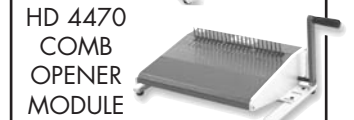

HD 7000 14" HEAVY DUTY DELUXE OPEN END PUNCH

HC 8024 24" WIRE CLOSER

THE HD 4270

HC 8318 18" WIRE INSERTER CLOSER

OD 4012 11" ELECTRIC PUNCH

PAL-14 MODULAR PIKS-A-LIFT

THE HD 4470 COMB OPENER MODULE

OD 4800 11" OPEN END MANUAL PUNCH

OD 3500 COMBO BINDING STATION shown with comb opener and coil inserter modules attached.

OD 4200

OD 4400

OD 4300

COMBO BINDING MODULES

HC 8200/8300 14" SEMI-AUTOMATIC WIRE INSERTER/CLOSER

HC 8000 14" WIRE CLOSER